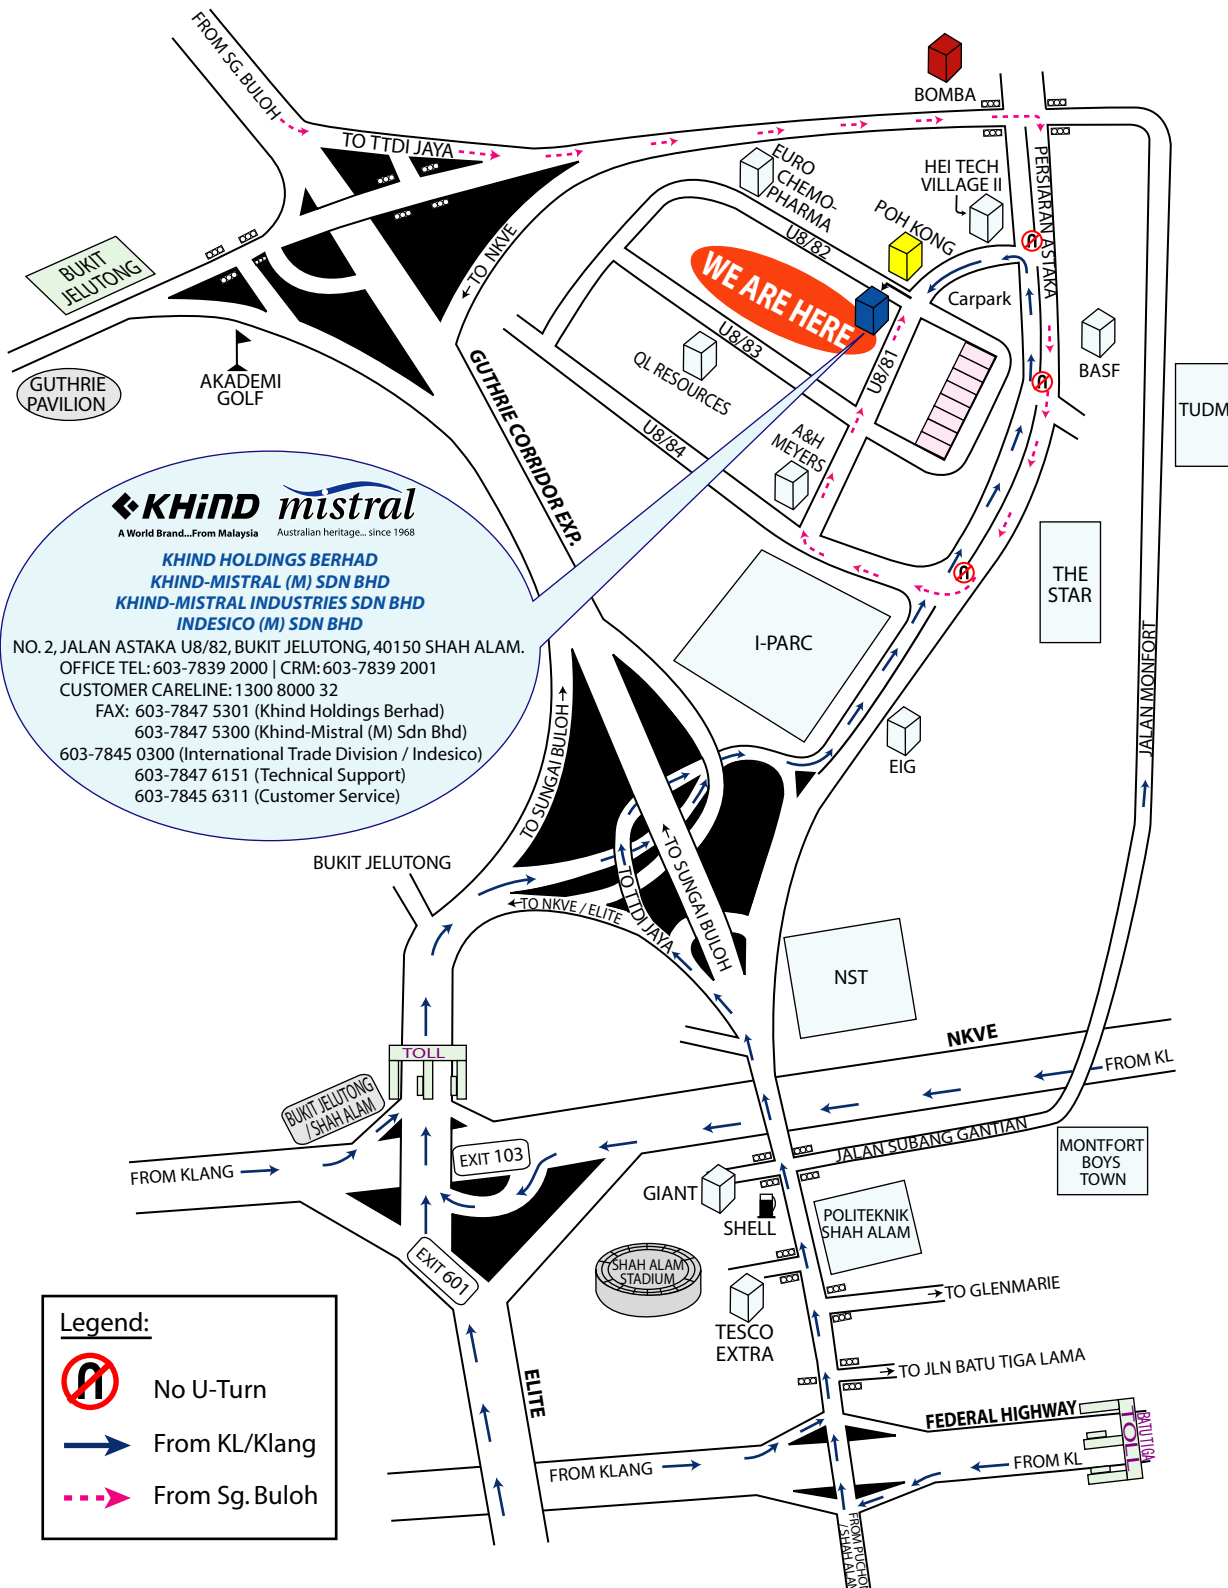

LOCATION MAP

◆ KHIND mistral
A World Brand...From Malaysia Australian heritage...since 1968

KHIND HOLDINGS BERHAD
KHIND-MISTRAL (M) SDN BHD
KHIND-MISTRAL INDUSTRIES SDN BHD
INDESICO (M) SDN BHD

NO. 2, JALAN ASTAKA U8/82, BUKIT JELUTONG, 40150 SHAH ALAM.
 OFFICE TEL: 603-7839 2000 | CRM: 603-7839 2001
 CUSTOMER CARELINE: 1300 8000 32
 FAX: 603-7847 5301 (Khind Holdings Berhad)
 603-7847 5300 (Khind-Mistral (M) Sdn Bhd)
 603-7845 0300 (International Trade Division / Indesico)
 603-7847 6151 (Technical Support)
 603-7845 6311 (Customer Service)

Legend:

-  No U-Turn
-  From KL/Klang
-  From Sg. Buloh